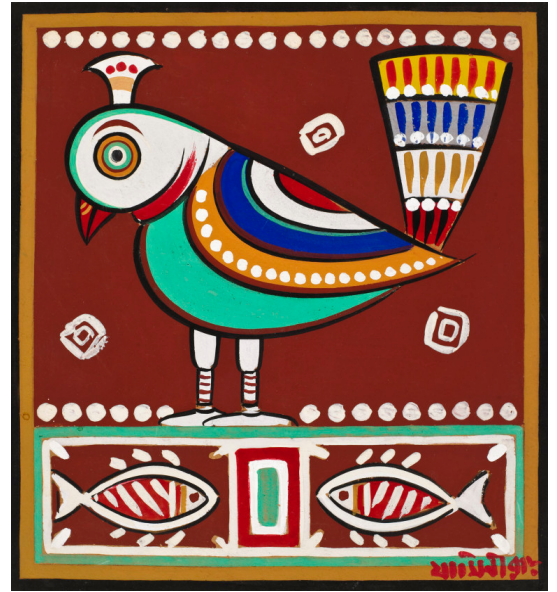

THE

ART OF JAMINI ROY

Activity Sheet for Children | The Heritage Lab

Jamini Roy : Faces

Notice the features in these faces created by Jamini Roy :

- a) Eyes
- b) Nose
- c) Eyebrows

How do they differ in each painting? Using a combination of your favourite features, use the space below to draw a face.

Jamini Roy : Shapes & Patterns

Notice some of the most common patterns and shapes used by Jamini Roy. In the space below, can you make your own motifs and patterns. On the next few pages, complete the animal-paintings using your borders, patterns and decorations.

Jamini Roy : Art & Inspiration

Jamini Roy fused modernism with the rural arts, thus increasing their appeal amidst urban people. His harmonised visual identification, focus on subject and repetitive use of motifs, enabled him to become an artist who created a new visual language within Indian art.